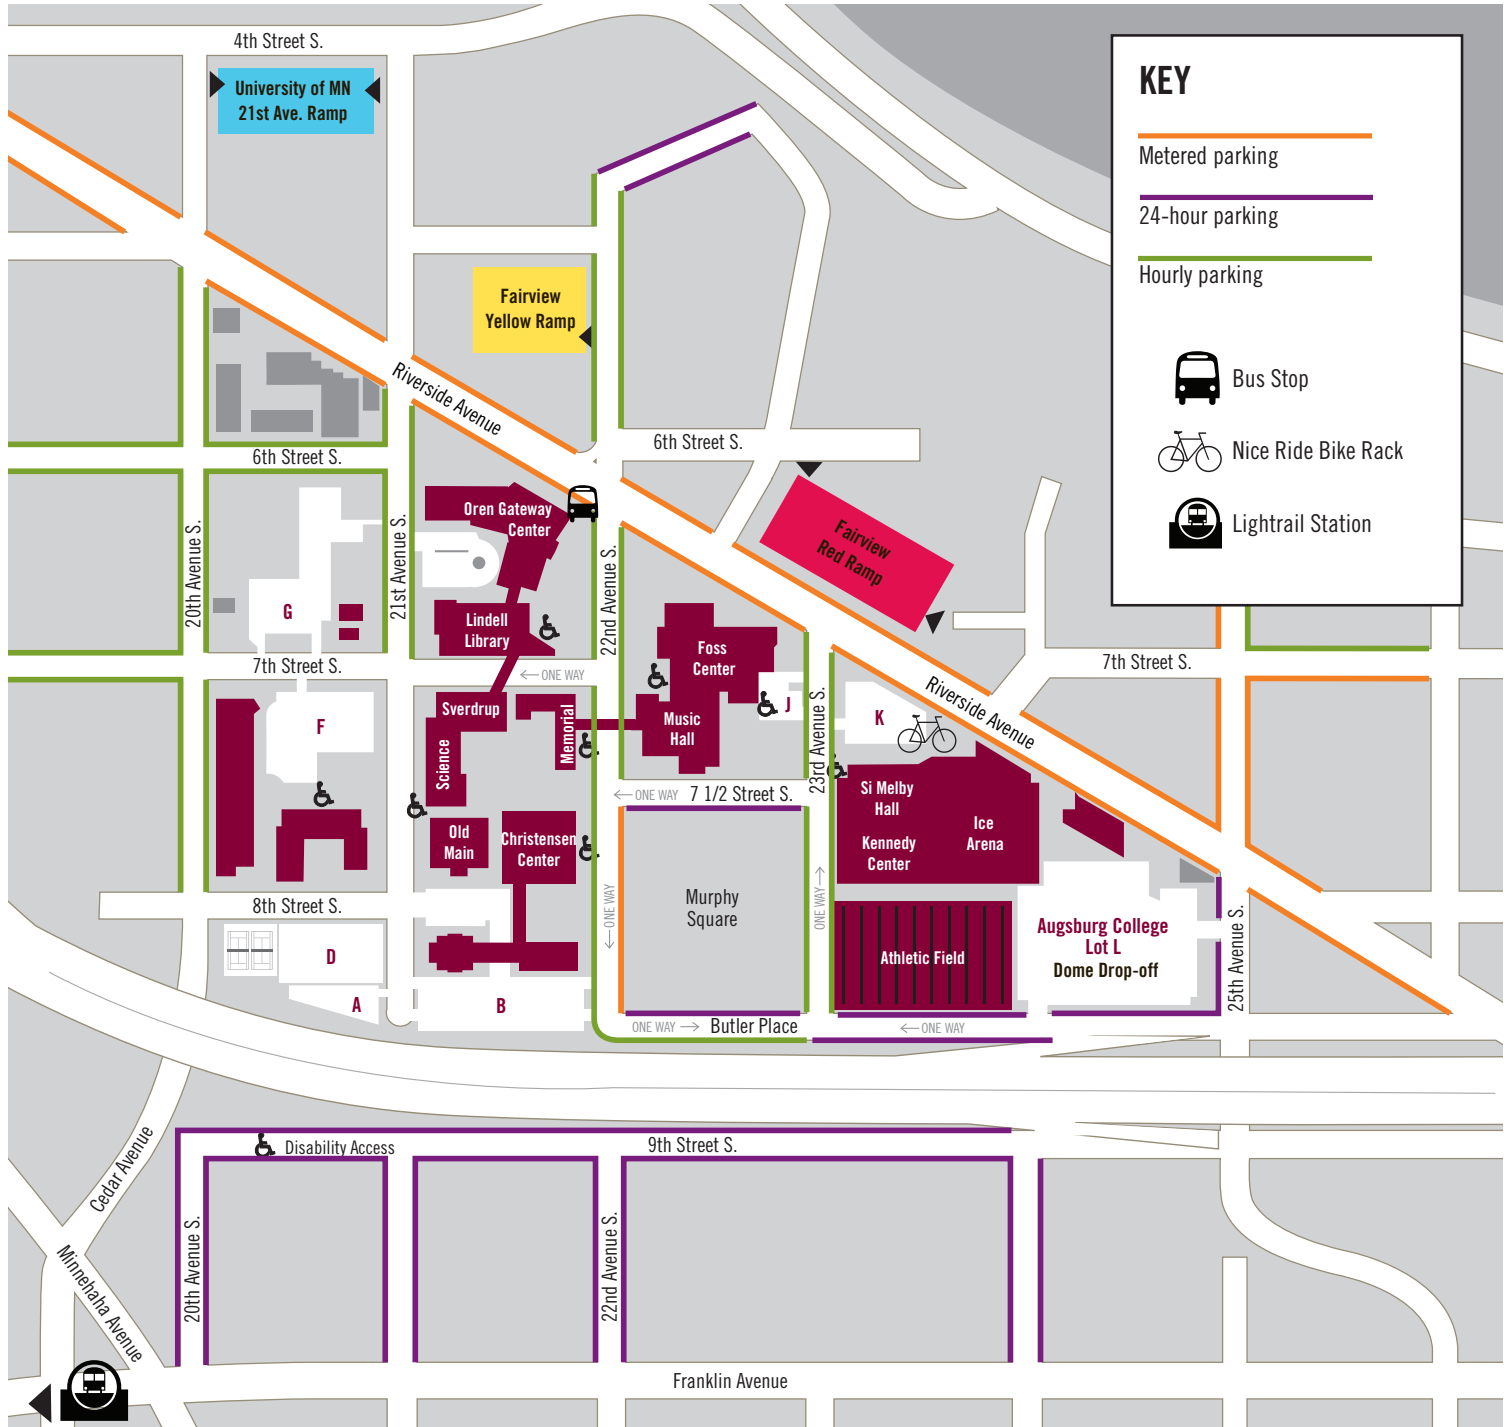

LEAVE ON PASSENGER SIDE DASH

AUGSBURG COLLEGE

VISITOR PERMIT

Valid in Lot "L" ONLY

Valid on: May 17th, 2014 (5pm - 10pm)

Permit #: 051714.01-75

Hosting Dept: Events - Women's Drum Circle

Authorized by: 179

To view a campus map and find your visitor lot, please follow the link.
Parking lots are in white, lettered A through L.
<http://www.augsburg.edu/about/map.html>

For questions or concerns please contact the
Dept. Public Safety at 612-330-1717

This permit valid for one day only and must
be visible in passenger side
window/dashboard in the specified lot.

AUGSBURG COLLEGE

Off-campus Parking Map

See back for off-campus parking rate information.

Off-campus Parking Rates

University of Minnesota 21st Avenue Ramp

\$3/hour

\$12 per day maximum charge

Standard Off-peak \$6

Enter before 7 a.m. or after 5 p.m., Monday-Friday and all day Saturday and Sunday. First 24 hours only.